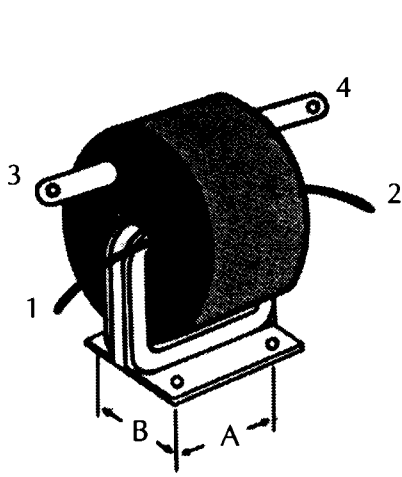

Trigger Transformer

Terminal Option - 1