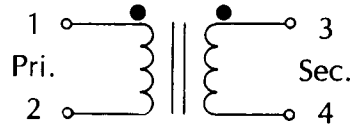

Trigger Transformer

Schematic

Features:

- Applications include Laser firing circuits
- Designed for low cost trigger source isolation in power control circuits
- Epoxy molded for durability and reliability
- Double banded for extra support
- Rugged 16 Ga., plated steel mounting bracket
- Designed to transfer high amplitude or long duration pulses without saturation

Variations:

- Choice of terminals and terminal location
- Autotransformer types available

Dimensions and Configuration

Catalog Number	Peak Output Voltage Maximum (kV)	Rise Time 10-90% (uS)	Pulse Width 50% Amplitude (uS)	Maximum Input DC Source (Volts)	Primary Pulse Current (A)	Turns Ratio Secondary To Primary	Holdoff Primary To Secondary (kVdc)	Secondary Inductance		Secondary Resistance (ohms)	Maximum Current DC (A)
								(mH) unsat	(uH) sat		
455-1368-000	30	0.3	0.5	1500	5000	30:1	30	2.3	80	0.025	25
455-1369-000	3	1.0	3.5	1500	180	3:1	30	2.6	80	0.012	25
455-1370-000	30	1.0	3.5	800	1400	50:1	30	15.0	300	0.060	15
455-1371-000	25	0.5	0.8	1500	3000	25:1	30	1.4	60	0.012	40
455-1372-000	30	1.0	1.0	1000	4000	30:1	30	22.0	500	0.060	15
455-1373-000	30	1.0	1.0	1000	4000	30:1	30	22.0	500	0.060	15
455-1374-000	40	0.4	0.8	1500	3500	30:1	30	3.6	125	0.012	80